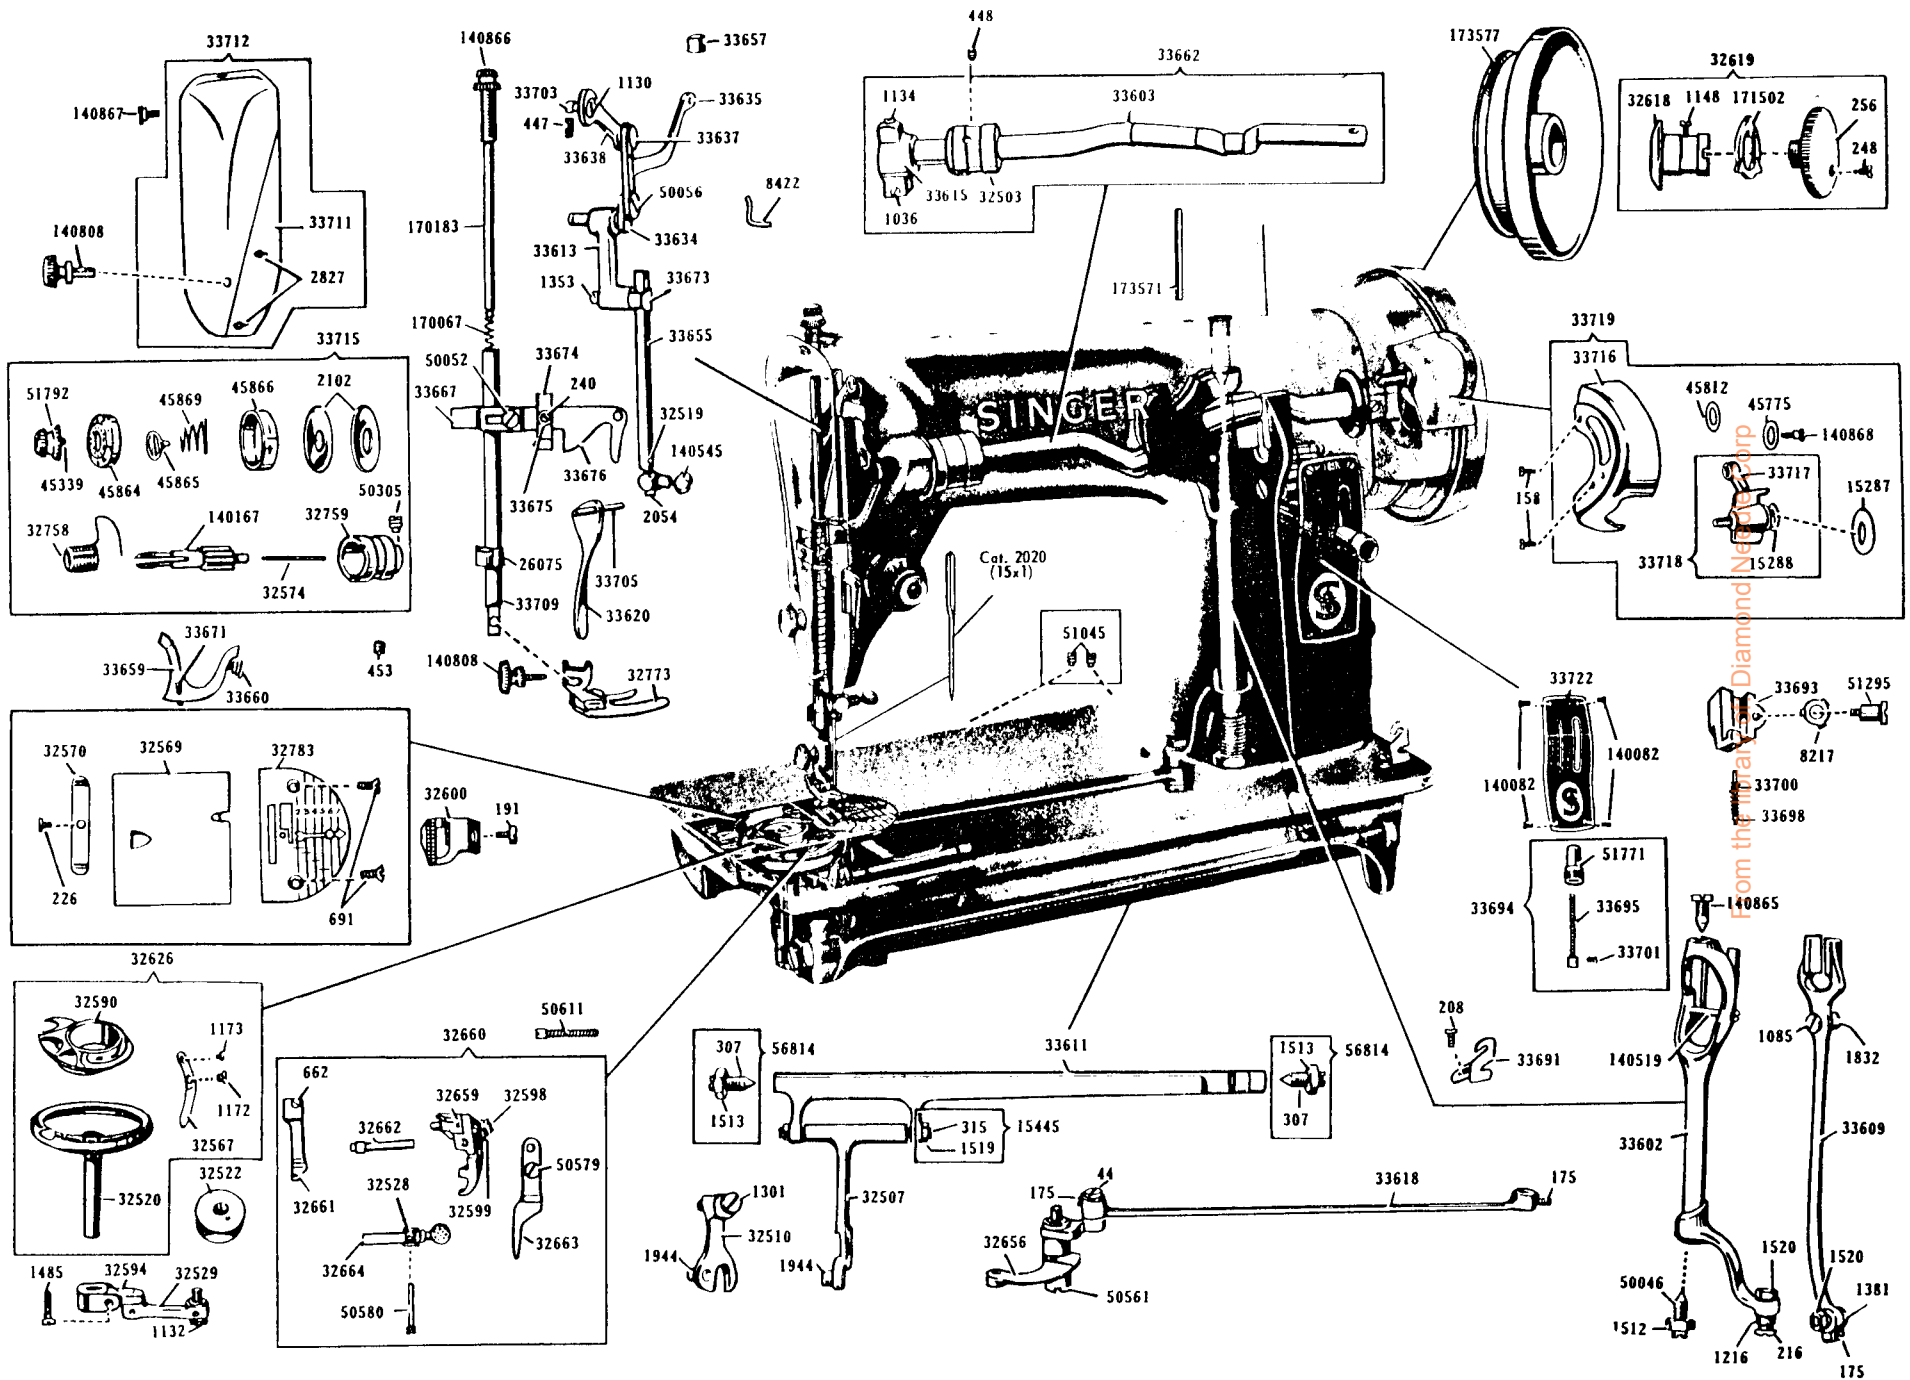

SINGER

185

List of Parts—Machine No. 185

ATTACHMENT SET 161290

8879	Felt Washer (2)
25527	Seam Guide
81245	Binder
50053(852)	Guide Screw
161127	Zipper Foot
161133	Tube of Oil
161295	Screwdriver (SM)
161671	Hemmer Foot
172336	Bobbin (Plastic) (3)
2020(15x1)	Needles 14 (3)

From the library of the Sewing Machine Museum

List of Parts—Machine No. 185

From the Original Diamond Net Corp.